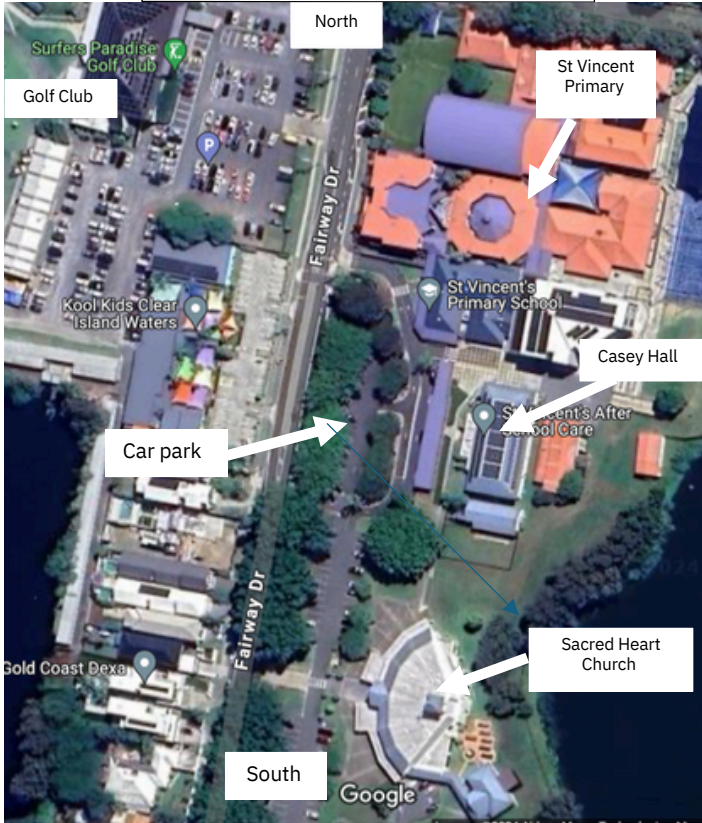

# Social Hub

50 Fairway drive, Clear Island Waters

## Casey Hall

**Casey hall** is the white Hall between the school and the church.

There is plenty of parking out the front of Casey hall.

**GCTH Rooms** are located next to the Sacred Grounds cafe on the southern side of Casey Hall.

### Approaching from the M1:

From the M1 take exit 71 for Nerang Broadbeach Rd head south.

At the large roundabout (Carrara Markets) Turn Left onto Nerang Broadbeach Rd/Gooding Dr. Head east pass the cows.

Pass the golf course on your right and turn left into Fairway Drive at the lights Use the 2nd driveway for the carpark for kiss and go area.

**Approaching from Bermuda street,** head west along Hooker BLD. Turn left into Fairway drive.